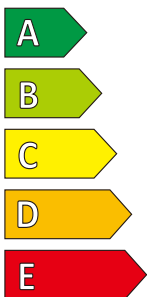

COMPASAL

SMACHER

225/45ZR18

95W XL

ENERG

COMPASAL

3CL124H1

225/45ZR18 95 W

C1